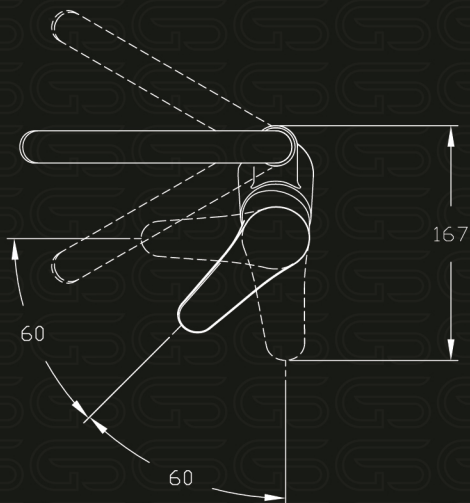

# Mera Plus

Family

Model Code  
GS L 1044-CP

خلاط حوض شجرة قنطره ماسورة متحركة  
Single Lever Kitchen Mixer With Swivel Tube Spout

CP GP BP RGP

Product Family : Mera Plus  
 Product Code : GS L 1044-CP  
 Product Color : Nickel chrome plated  
 Available Color : CP GP BP RCP

Product Type : Kitchen Mixer  
 Main Material : Brass  
 Flexible Hose : G1/2"