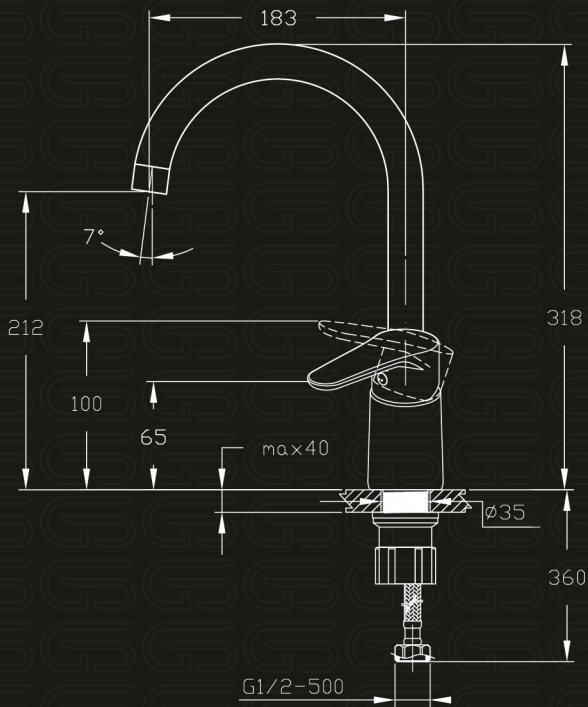

# Mera Plus

Family

Model Code  
GS L 1044-CP

خلاط حوض شجرة قنطره ماسورة متحركة  
Single Lever Kitchen Mixer With Swivel Tube Spout

CP GP BP RGP

Product Family : Mera Plus  
 Product Code : GS L 1044-CP  
 Product Color : Nickel chrome plated  
 Available Color : CP GP BP RCP

Product Type : Kitchen Mixer  
 Main Material : Brass  
 Flexible Hose : G1/2"